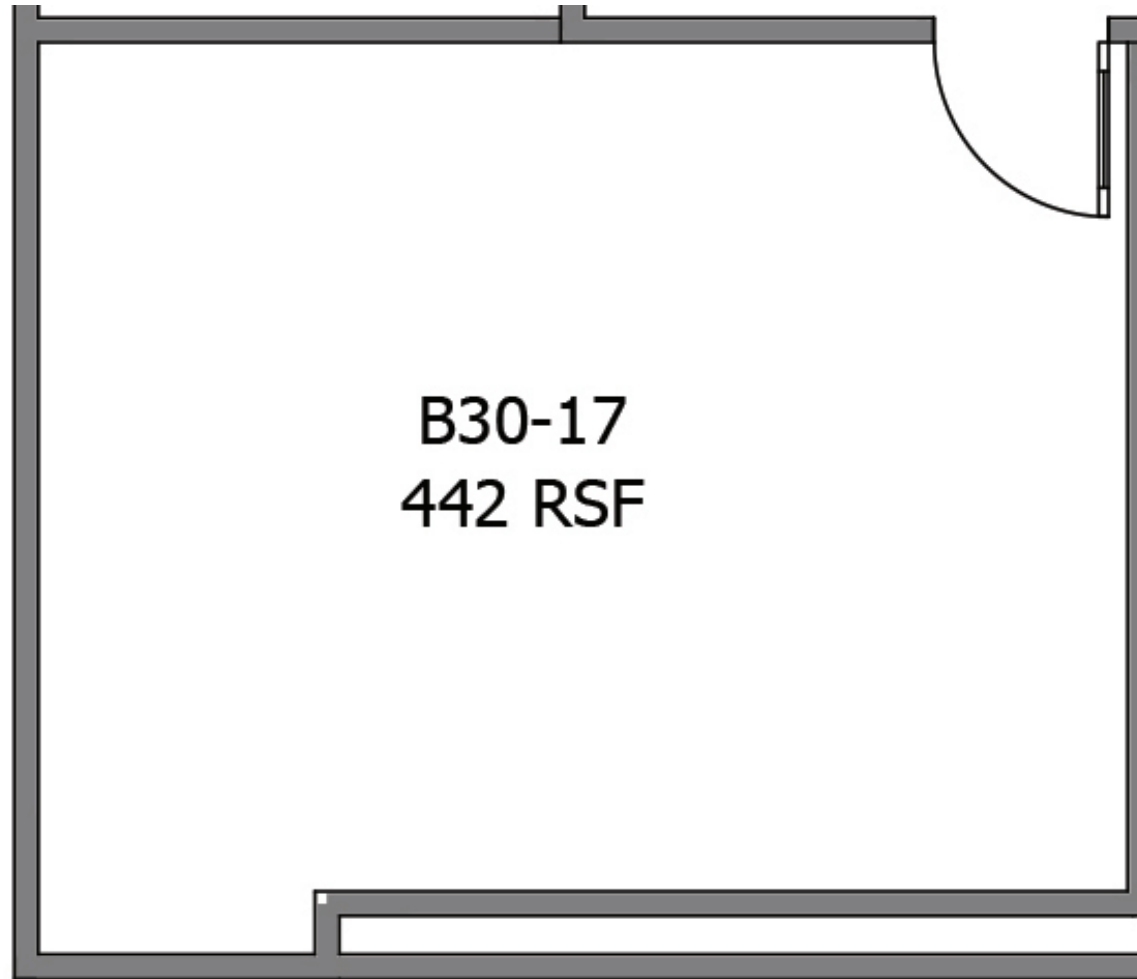

ADAMS BUSINESS PARK

B30-17

ANDREW PEAKE, Vice President, 951.276.3644, apeake@leeriverside.com, DRE #01398894
CARLY HAMILTON, 951.276.3663, chamilton@leeriverside.com, DRE #01968295